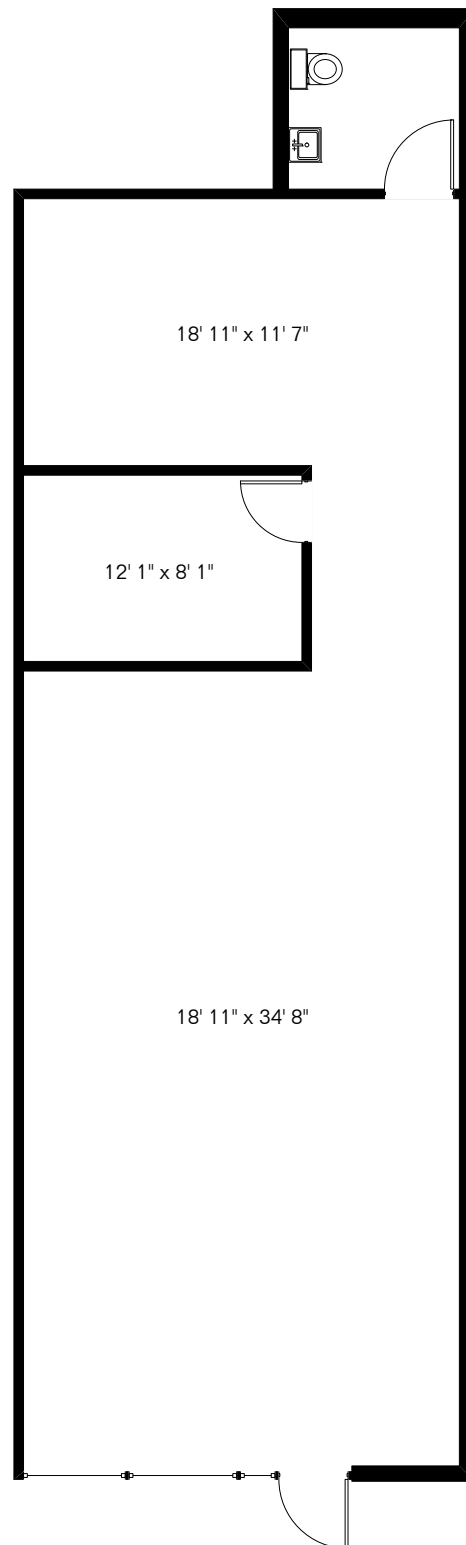

The square footages and room size information are deemed to be reliable but are not guaranteed and should be independently verified.

# 1229 W Saint Marys Rd Ste 107

Gross 1,151 Sq Ft

Site Visit April 2017

Copyright 2017 Floor Plans First! LLC  
All Rights Reserved.

[www.FloorPlansFirst.com](http://www.FloorPlansFirst.com)

Toll Free (877) 887-1500  
Voice (520) 881-1500  
Fax (520) 791-7701

Floor Plans First!  
See the Floor Plan First!